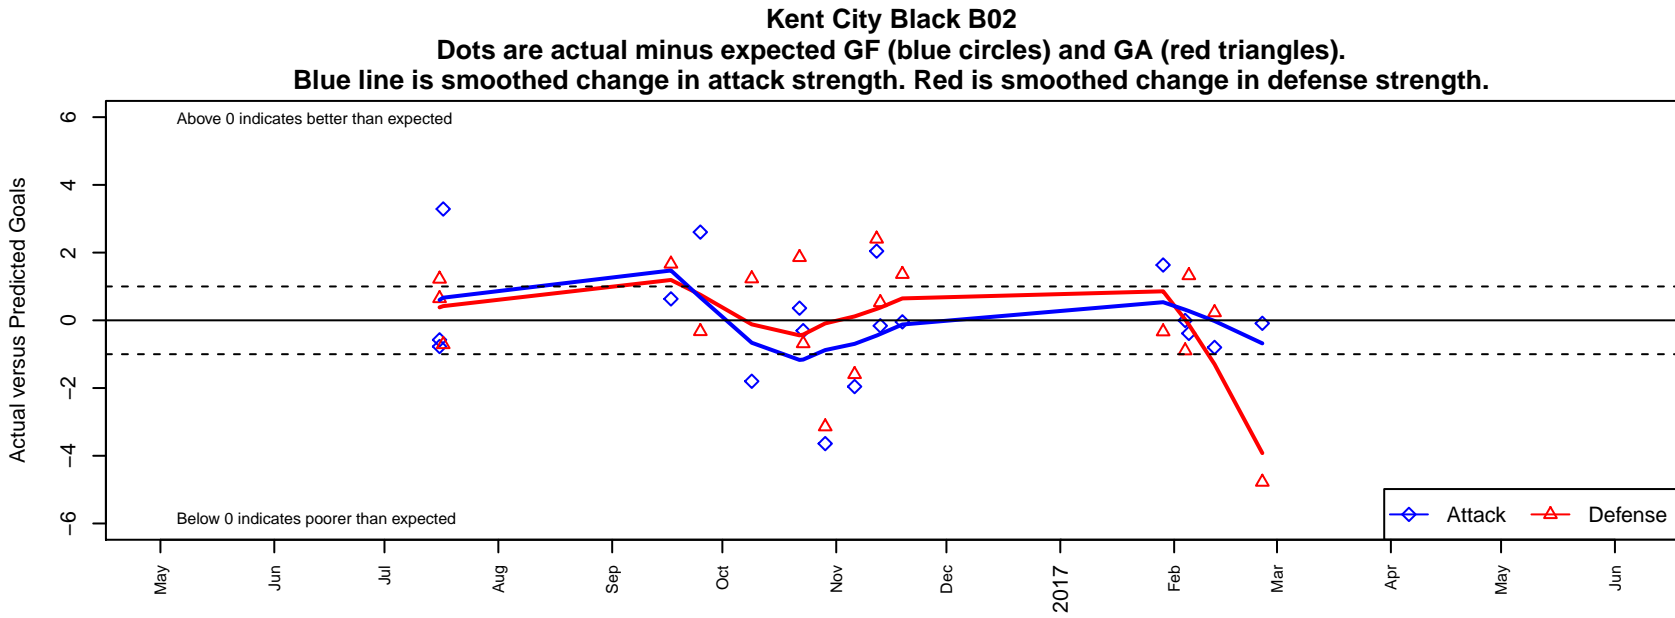

Kent City Black B02

Kent City FC
 Kent, WA
 B02 total strength=1042
 attack=4.63 defense=1.16
 fall league = PSPL Copa U15

alt names used:
 Kent City FC B02 Black
 Kent City FC B02 Black
 KENT CITY FC (WA)

Venues played:
 2016 KITG BU15 Red
 2016 PSPL Copa U15
 2016 WA Cup HS Bronze U15

**attack and defense variance (black dot)
relative to other teams
and top 10 in region**

**attack and defense rating
relative to others at age
and all opponents in last 13 months**