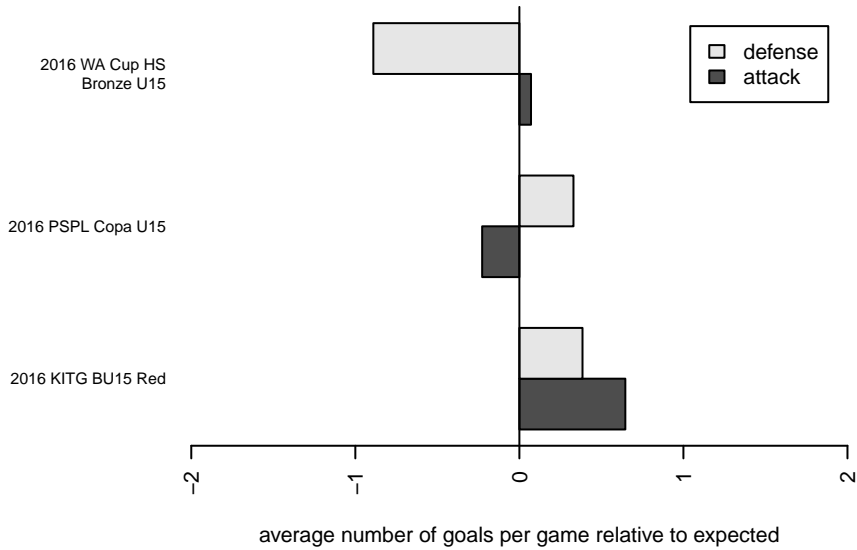

Performance relative to 13 month average