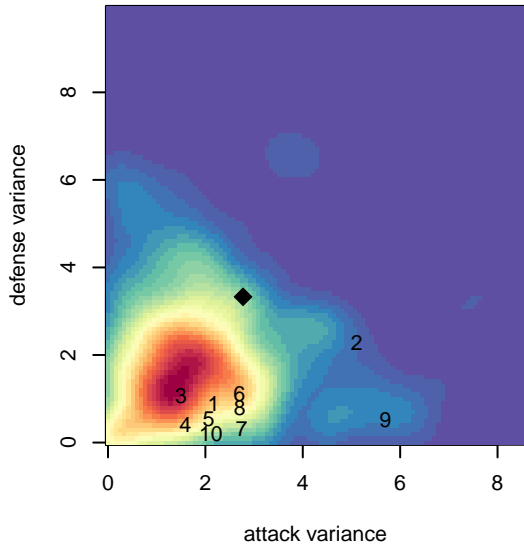

**attack and defense variance (black dot)
relative to other teams
and top 10 in region**