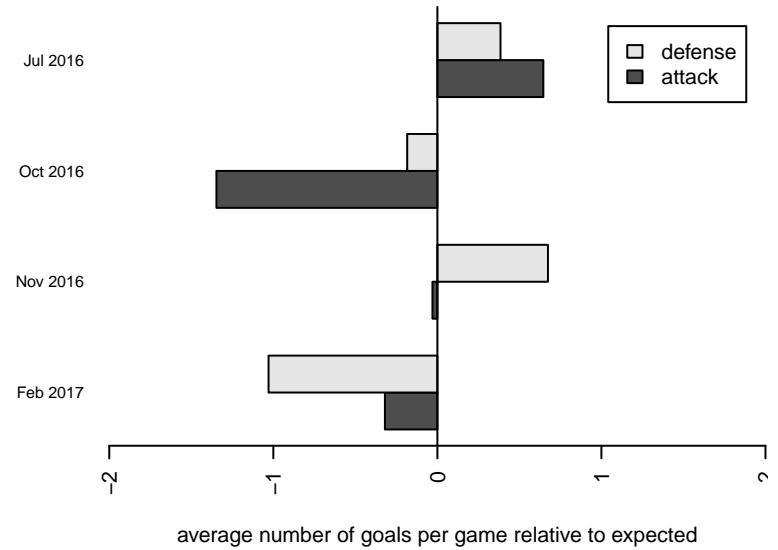

Performance relative to 13 month average