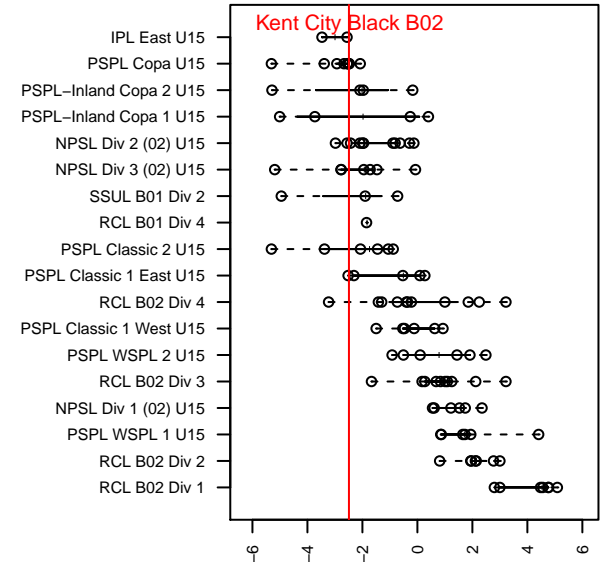

Kent City Black B02

Kent City FC
 Kent, WA
 B02 total strength=1042
 attack=4.63 defense=1.16
 fall league = PSPL Copa U15

alt names used:
 Kent City FC B02 Black
 Kent City FC B02 Black
 KENT CITY FC (WA)

Venues played:
 2016 KITG BU15 Red
 2016 PSPL Copa U15
 2016 WA Cup HS Bronze U15

**attack and defense variance (black dot)
relative to other teams
and top 10 in region**

**attack and defense rating
relative to others at age
and all opponents in last 13 months**