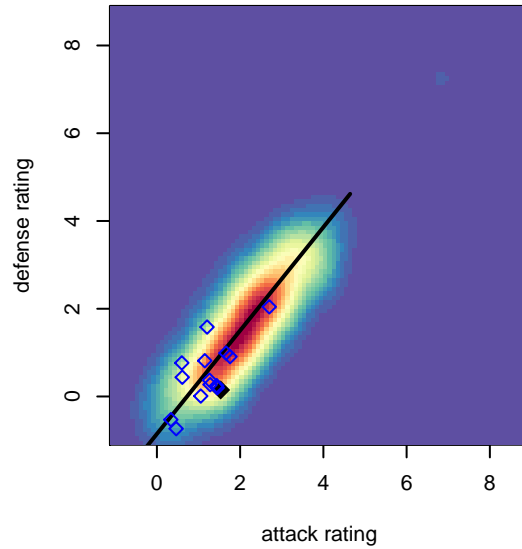

**attack and defense rating
relative to others at age
and all opponents in last 13 months**